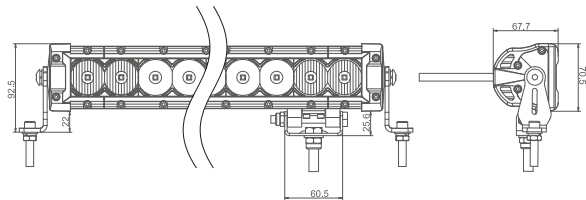

MODEL: GT-BS06B

Oder Code	GT-BS06B
LED	10W/Pcs Osram
Row	Single Row
Operating Voltage	10-30V DC
Operating Temp	-40~+80 °Celcius
Beam Pattern	Flood, Spot, Combo
Color Temperature	5700K
Lifetime	30000+h
Lens Material	Polycarbonate
Housing Material	Aluminum
Coating Powder	Semi Gloss Black
Mounting System	304 Stainless Steel SideMount Aluminum Bottom Mount
Pressure Equalization Vent	Yes
Waterproof Rate	Ip67
EMC Protection	CISPR 25 Class 3

MODEL	Size	Watt	AMP Draw	Leds	Theoretical Lumen	Cable Length	Net Weight	Package Standard
GT-BS06B-2L	4.70"	20W	1.16A@12V, 0.58A@24V	2PCS*10W Osram	9502Lm	400mm	0.58Kg/Pcs	8Pcs/Carton
GT-BS06B-6L	10.23"	60W	3.50A@12V, 1.75A@24V	4PCS*10W Osram	5700Lm	400mm	1.10Kg/Pcs	8Pcs/Carton
GT-BS06B-8L	12.99"	80W	4.67A@12V, 2.33A@24V	8PCS*10W Osram	7600Lm	800mm	1.35Kg/Pcs	6Pcs/Carton
GT-BS06B-12L	18.56"	120W	7.00A@12V, 3.50A@24V	12PCS*10W Osram	11400Lm	800mm	1.79Kg/Pcs	4Pcs/Carton
GT-BS06B-16L	24.11"	160W	9.33A@12V, 4.67A@24V	16PCS*10W Osram	15200Lm	800mm	2.28Kg/Pcs	4Pcs/Carton
GT-BS06B-20L	29.66"	200W	11.67A@12V, 5.83A@24V	20PCS*10W Osram	19000Lm	800mm	2.77Kg/Pcs	2Pcs/Carton
GT-BS06B-24L	35.21"	240W	14.00A@12V, 7.00A@24V	24PCS*10W Osram	22800Lm	800mm	3.23Kg/Pcs	2Pcs/Carton
GT-BS06B-26L	37.99"	260W	15.17A@12V, 7.58A@24V	26PCS*10W Osram	24700Lm	800mm	3.50Kg/Pcs	2Pcs/Carton